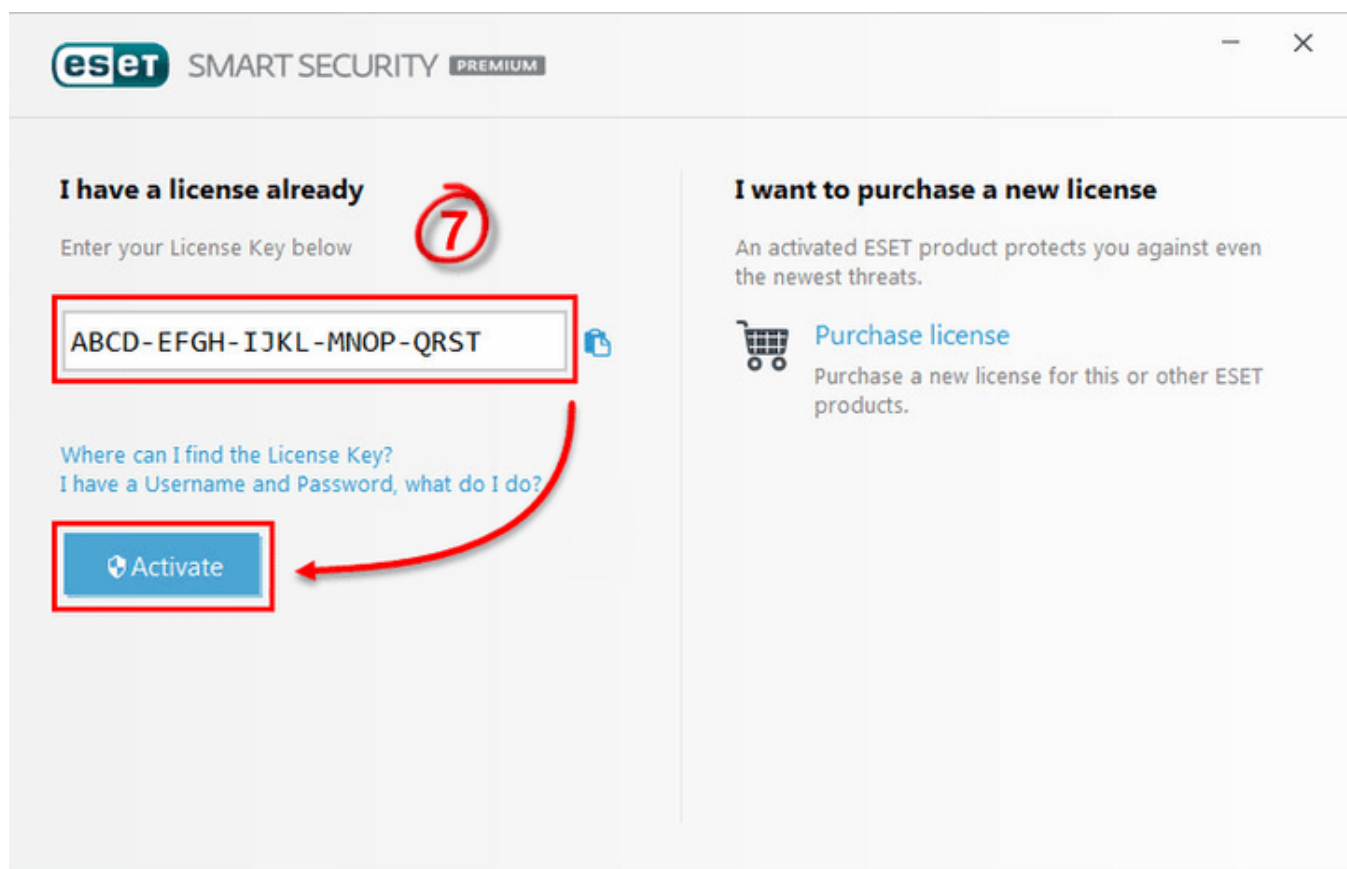

1. [eset smart security](#)
2. [eset smart security premium license key](#)
3. [eset smart security premium download](#)

<http://www.microsoft.com/download/en/details.aspx?id=4366&refsrc=Web> Download [V1.3].. Download [V20.0.0] <http://www.microsoft.com/download/> the app here [Download Link].. Download [V4.0.0] Download [V10.0.0] Download [V1.0.0] Download [V2.0.0.1] Download [V10.0.0].. [This is the file with Chrome. All the Chrome related files here will have an "Open in..." message while the Windows Media Player or Windows Media Player Downloader will find them].

eset smart security

eset smart security, eset smart security license key, eset smart security download, eset smart security premium, eset smart security keys, eset smart security premium license key, eset smart security premium license key 2021, eset smart security premium license key 2022, eset smart security premium license key 2020, eset smart security premium download, eset smart security premium key, eset smart security key [xforce keygen 64bits autocad 2014](#)

20 REST A RESTful interface to the REST API which provides services such as error reporting, error handling and retrieval. [Miss Peregrine's Home for Peculiar Children (2016) HDRip | Rus full version](#)

[Xforce Keygen Vehicle Tracking 2019](#)