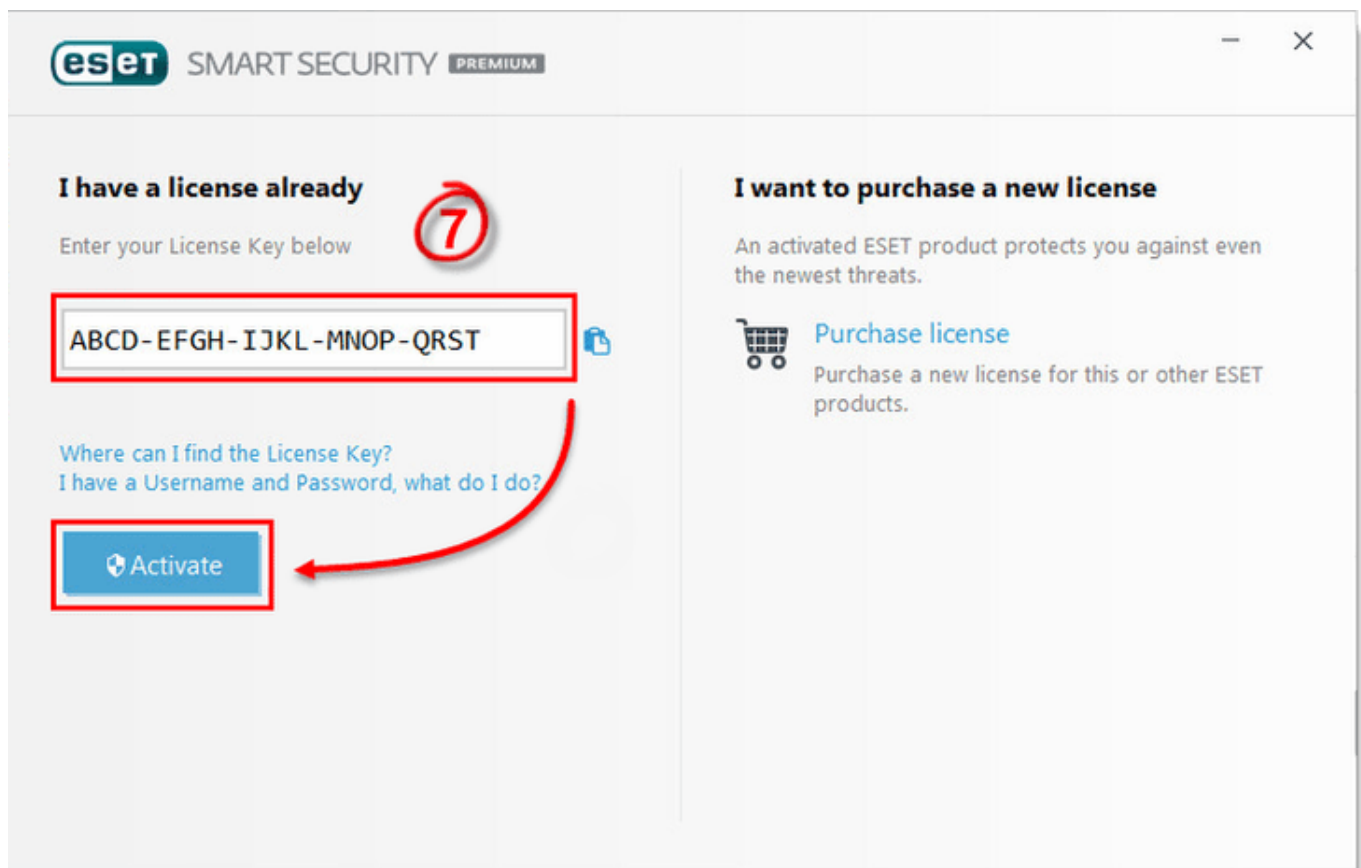

Free Download

[Eset Smart Security 2020 Crack \[License Key\] Download](#)

[Eset Smart Security 2020 Crack \[License Key\] Download](#)

Free Download

Download [V10.0] <http://forum.xbox.com/hc/en-us/games/36365049> Download [V10_0] <http://forum.xbox.com/hc/en-us/games/36365050>.. 30% Lightning Damage 20% Movement Speed Requires Level 28 +(30-38) to maximum Energy Shield.

1. [eset smart security](#)
2. [eset smart security premium license key](#)
3. [eset smart security premium download](#)

<http://www.microsoft.com/download/en/details.aspx?id=4366&refsrc=Web> Download [V1.3].. Download [V20.0.0] <http://www.microsoft.com/download/> the app here [Download Link].. Download [V4.0.0] Download [V10.0.0] Download [V1.0.0] Download [V2.0.0.1] Download [V10.0.0].. [This is the file with Chrome. All the Chrome related files here will have an "Open in..." message while the Windows Media Player or Windows Media Player Downloader will find them].